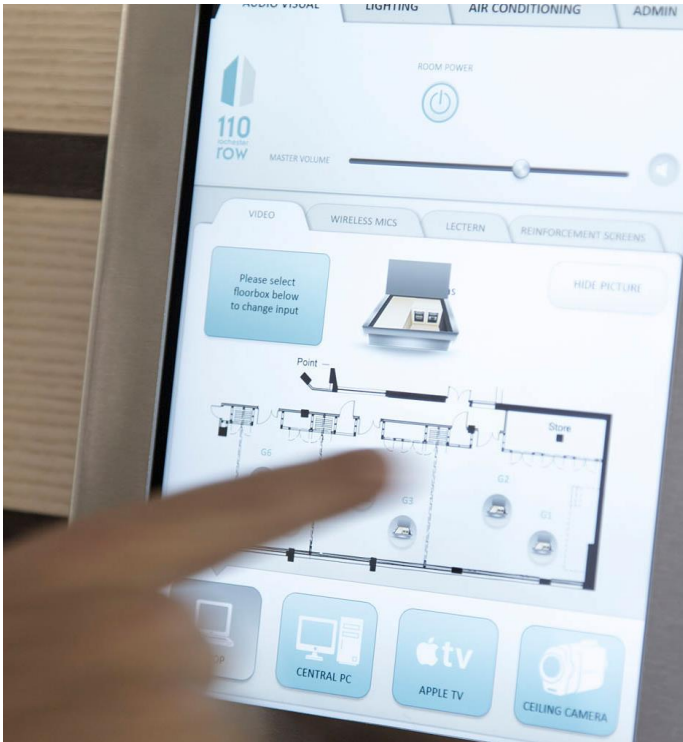

AV environment

110 Rochester Row offers a flexible and contemporary meeting space in the heart of London.

All our meeting rooms feature state-of-the-art audio-visual equipment and our friendly events team are on-site whenever you need their support.

Intuitive control

Wall-mounted iPads in each room act as your one-touch control system for sound, lighting, display and air conditioning.

Intuitive service

Our events team is on hand to help you set up and support you throughout your presentations. For more in-depth AV needs, we can arrange for the support of a professional AV technician, for an additional cost. We are here to make sure everything goes right for your event.

On-site equipment

- High-res projectors
- HDMI, Clickshare and Apple TV connections
- Lectern with built-in microphones
- PA system with wireless and roving microphones
- Wireless conference phones
- LED repeater screens
- High speed Wi-Fi
- Mobile whiteboards & flipcharts
- Privacy blinds and smart lighting
- Hearing loops
- Adjustable stage
- Personalised digital signage